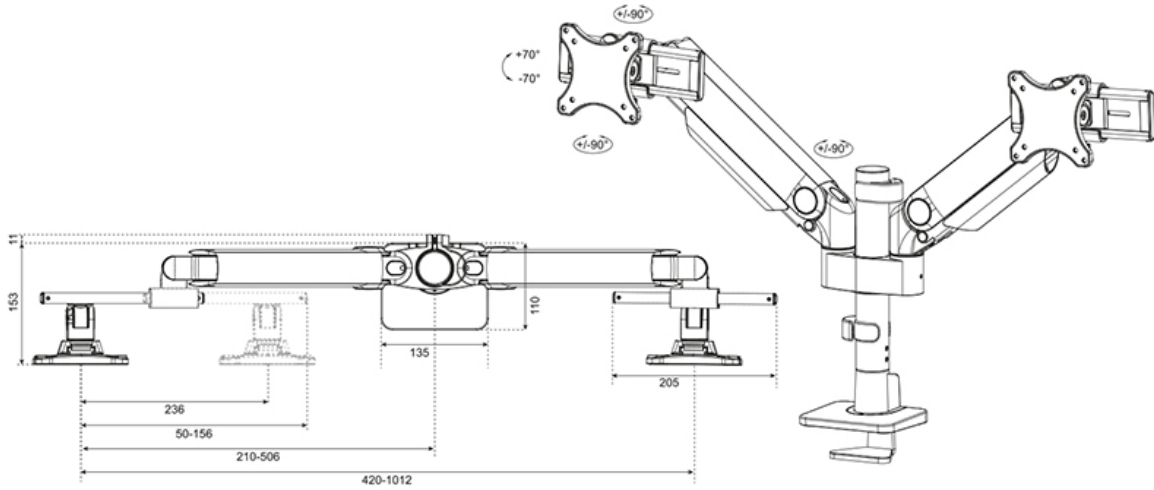

DS65S-950WH2

NEOMOUNTS DESK MONITOR ARM

Neomounts

Measuring unit: mm