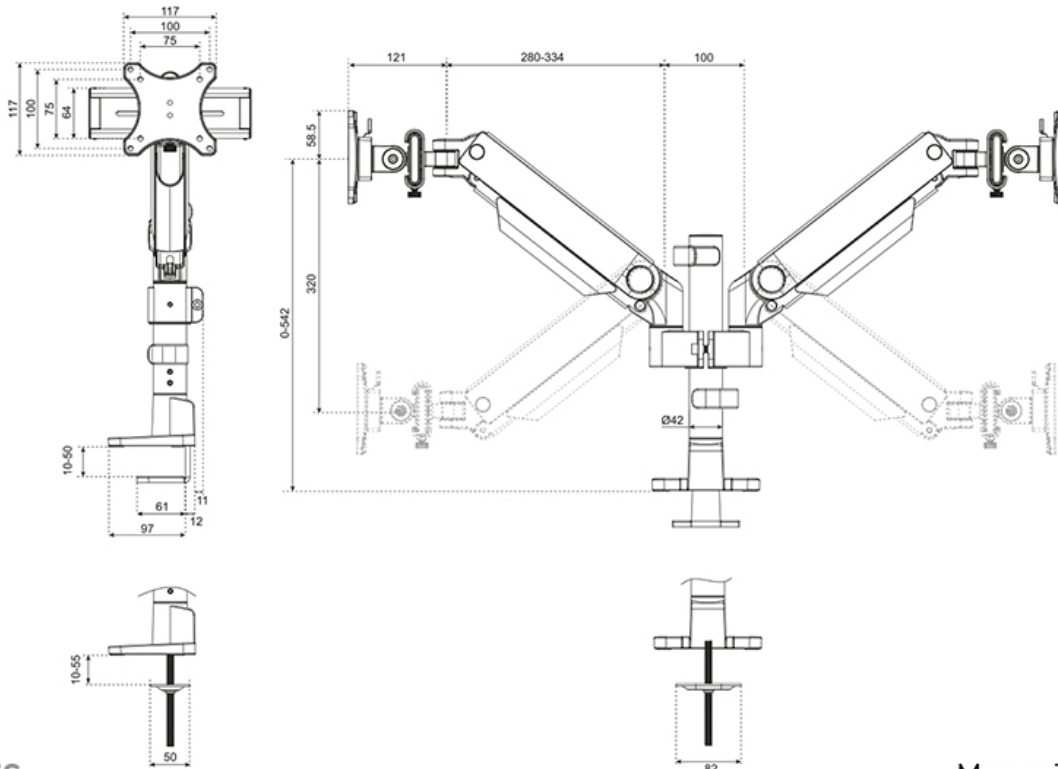

DS65S-950WH2

NEOMOUNTS DESK MONITOR ARM

Neomounts

Measuring unit: mm