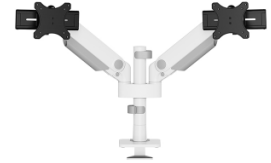

FUNCTIONALITY

Type	Full motion
Height adjustment	0-54,2 cm
Width adjustment	100,4 cm
Depth adjustment	12,1-45,5 cm
Tilt (degrees)	+70°, -70°
Swivel (degrees)	+90°, -90°
Rotate (degrees)	+90°, -90°
Height	59,2 cm
Width	112,9 cm
Depth	16,4 cm
Adjustment type	Gas spring

Neomounts

Neomounts

Neomounts DS65S-950WH2 full motion desk monitor arm for 24-34" screens - White

The Neomounts DS65S-950WH2 NEXT One SL is your ultimate partner in maximizing productivity and enhancing your workspace. Crafted with precision and innovation, this one of a kind desk mount is designed to seamlessly accommodate two screens, offering unparalleled versatility.

The NEXT One SL is a full motion monitor arm designed for two flat or curved screens up to 34" and features sliding crossbars to ensure maximum dual screen versatility. Portrait, landscape, both simultaneously; anything is possible with the NEXT One SL. The DS65S-950WH2 has a maximum weight capacity up to 11 kg (curved 9 kg) per screen and is also suitable for curved ultra-wide displays. Thanks to the versatile tilt (140°), rotate (180°) and swivel (180°) technology, the mount can be positioned in any ergonomic position. The NEXT One SL features gas spring height adjustment (0-54,2 cm) and depth adjustment (12,1-45,5 cm) to create the perfect working position. Due to the dynamic arms, the position can be easily adjusted with just one hand.

The elegant black VESA plates of the NEXT One SL integrate stylishly with your screen and are suitable for screens that meet pattern 75x75 or 100x100 mm. For non-standard hole patterns, Neomounts has various VESA optional adapter plates available. The monitor arm is equipped with a Quick-release VESA system and comes with both a topfix clamp and grommet for quick and easy installation.